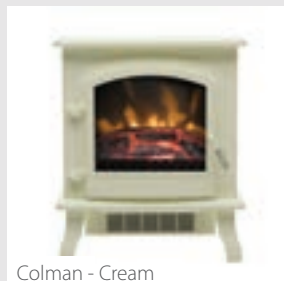

Stove Switch

Colman - Cream

Elstow - Black

Southgate - Grey

A selection of our electric stoves can be paired with our inglenooks. See pages 32 - 39 for more options

Marble Sets

Supplied as a surround only, you can complete the look by choosing from the following back panel and hearth sets.