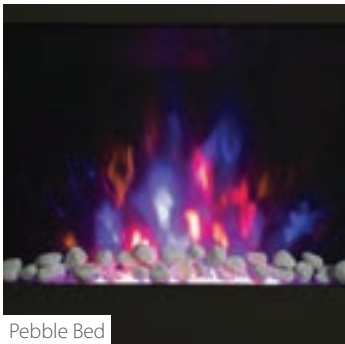

Amari

38" Wall mounted or free standing electric fire with pebble bed. LED mood lighting and realistic flame effect.

Wall Mounted: W960mm x H450mm x D126mm
Freestanding: W960mm x H521mm x D207mm

Black Glass

Grey Glass

Black Glass

Pebble Bed

Log Bed

Crystal Bed

Optional Baffle

Azonto

35" Wall mounted electric fire with changeable fuel beds including loose pebbles, crystals or fixed log bed. 7 different flame effects & mood lighting colours. Includes optional baffle.