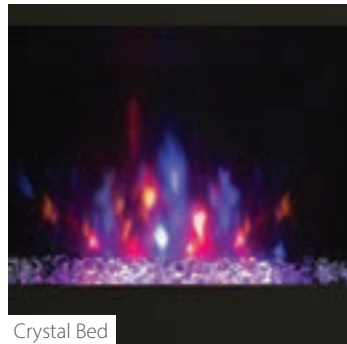

Grey Glass

Black Glass

Pebble Bed

Log Bed

Crystal Bed

Optional Baffle

Azonto

35" Wall mounted electric fire with changeable fuel beds including loose pebbles, crystals or fixed log bed. 7 different flame effects & mood lighting colours. Includes optional baffle.